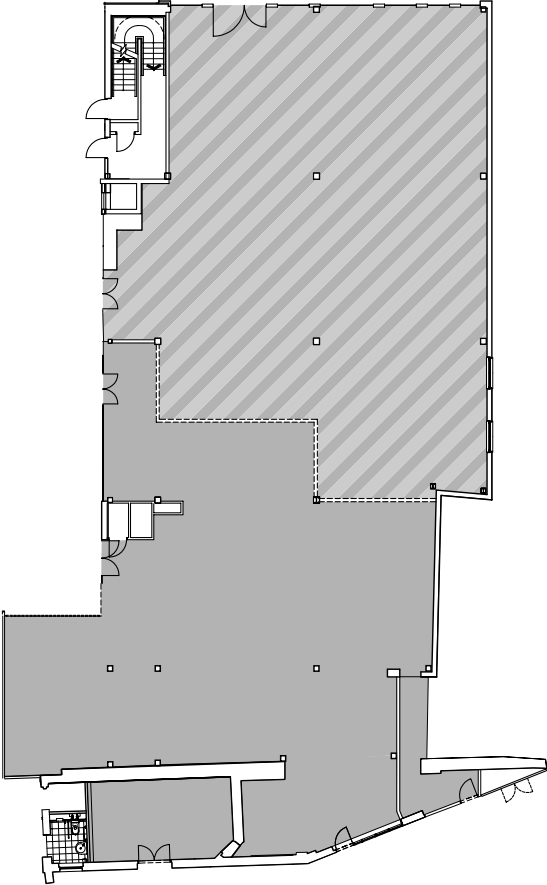

**Restaurant 2, 2 Varnishers Yard**

ground 3,486 sq ft 323.85 sq m